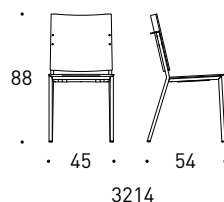

Anuk Chairs 3212, 3213, 3214, 3215 / Anuk Кресла 3212, 3213, 3214, 3215

Design Saara Renvall

The backrest of an Anuk chair can be either low or high. The chair without armrests can be linked to form rows. Frame: graphite, silver or chrome. The wood used is birch or beech. Both wooden and upholstered seats and backrests are available. Stackable.

Стул Anuk поставляется с низкой или высокой спинкой. Стул без подлокотников возможно оснастить устройством крепления в ряд. Каркас графитового или серебристого цвета или же хромированный. Деревянные детали выполнены из березы или бука. Сиденье и спинка либо с тканевой обивкой, либо без обивки. Штабелируемый.

Sales in Finland

Isku Interior Oy, Production and Export
Isku Interior Oy, Mukkulankatu 19, Box 240, FI-15210 Lahti, Finland
tel. +358-29 086 3000, fax +358-29 086 3434, e-mail: interior@isku.fi, www.isku.fi

Subsidiaries in Sweden and Norway

Isku Inredningar AB, Rosenlundsgatan 29A, 11863 Stockholm,
tel. +46-8-665 3620, fax. +46-8-665 3636, stockholm@isku.se
Isku Inredningar AB, Västra Varvsgatan 19, 211 19 Malmö,
tel. +46-40-109 490 fax. +46-40-109 499, malmo@isku.se

Isku Norge AS, Bygdoy allè 2, P.b. 2790, Solli, N-0204 Oslo,
Tlf: +47-908 43 000 Fax: +47-22-44-32-00, firmapost@isku.no, www.isku.no

Estonia / Estland, Isku Mööbli AS

Pärnu Mnt. 139 f, EE-11317 Tallinn, tel. +372-6-556 055, fax. +372-6-556 056,
isku@isku.ee, www.isku.ee

Russia, 000 Isku

B. Sergiyevsky per. 10, RU-103045 Moscow, tel./fax +7-495-540-15-31,
info@isku.ru, www.isku.ru

Lithuania, Isku Baldai UAB

P. Luksio Gatve 19, 09132 Vilnius, tel. +370-5-2788 751, fax. +370-5-2789 532,
isku.baldai@isku.lt, www.isku.lt

Latvia / Lettland, Isku Baldai UAB