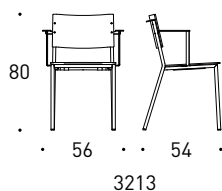

Anuk Chairs 3212, 3213, 3214, 3215 / Anuk Кресла 3212, 3213, 3214, 3215

Design Saara Renvall

The backrest of an Anuk chair can be either low or high. The chair without armrests can be linked to form rows. Frame: graphite, silver or chrome. The wood used is birch or beech. Both wooden and upholstered seats and backrests are available. Stackable.

Стул Anuk поставляется с низкой или высокой спинкой. Стул без подлокотников возможно оснастить устройством крепления в ряд. Каркас графитового или серебристого цвета или же хромированный. Деревянные детали выполнены из березы или бука. Сиденье и спинка либо с тканевой обивкой, либо без обивки. Штабелируемый.

Sales in Finland

Isku Interior Oy, Production and Export
Isku Interior Oy, Mukkulankatu 19, Box 240, FI-15210 Lahti, Finland
tel. +358-29 086 3000, fax +358-29 086 3434, e-mail: interior@isku.fi, www.isku.fi

Subsidiaries in Sweden and Norway

Isku Inredningar AB, Rosenlundsgatan 29A, 11863 Stockholm,
tel. +46-8-665 3620, fax. +46-8-665 3636, stockholm@isku.se
Isku Inredningar AB, Västra Varvsgatan 19, 211 19 Malmö,
tel. +46-40-109 490 fax. +46-40-109 499, malmo@isku.se

Isku Norge AS, Bygdoy allè 2, P.b. 2790, Solli, N-0204 Oslo,
Tlf: +47-908 43 000 Fax: +47-22-44-32-00, firmapost@isku.no, www.isku.no

Estonia / Estland, Isku Mööbli AS

Pärnu Mnt. 139 f, EE-11317 Tallinn, tel. +372-6-556 055, fax. +372-6-556 056,
isku@isku.ee, www.isku.ee

Russia, 000 Isku

B. Sergiyevsky per. 10, RU-103045 Moscow, tel./fax +7-495-540-15-31,
info@isku.ru, www.isku.ru

Lithuania, Isku Baldai UAB

P. Luksio Gatve 19, 09132 Vilnius, tel. +370-5-2788 751, fax. +370-5-2789 532,
isku.baldai@isku.lt, www.isku.lt

Latvia / Lettland, Isku Baldai UAB