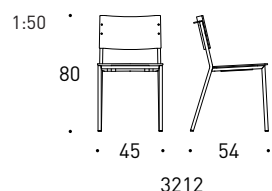

Anuk Chairs 3212, 3213, 3214, 3215 / Anuk Кресла 3212, 3213, 3214, 3215

Design Saara Renvall

The backrest of an Anuk chair can be either low or high. The chair without armrests can be linked to form rows. Frame: graphite, silver or chrome. The wood used is birch or beech. Both wooden and upholstered seats and backrests are available. Stackable.

Стул Anuk поставляется с низкой или высокой спинкой. Стул без подлокотников возможно оснастить устройством крепления в ряд. Каркас графитового или серебристого цвета или же хромированный. Деревянные детали выполнены из березы или бука. Сиденье и спинка либо с тканевой обивкой, либо без обивки. Штабелируемый.

Sales in Finland

Isku Interior Oy, Production and Export
Isku Interior Oy, Mukkulankatu 19, Box 240, FI-15210 Lahti, Finland
tel. +358-29 086 3000, fax +358-29 086 3434, e-mail: interior@isku.fi, www.isku.fi

Subsidiaries in Sweden and Norway

Isku Inredningar AB, Rosenlundsgatan 29A, 11863 Stockholm,
tel. +46-8-665 3620, fax. +46-8-665 3636, stockholm@isku.se
Isku Inredningar AB, Västra Varvsgatan 19, 211 19 Malmö,
tel. +46-40-109 490 fax. +46-40-109 499, malmo@isku.se

Isku Norge AS, Bygdoy allè 2, P.b. 2790, Solli, N-0204 Oslo,
Tlf: +47-908 43 000 Fax: +47-22-44-32-00, firmapost@isku.no, www.isku.no

Estonia / Estland, Isku Mööbli AS

Pärnu Mnt. 139 f, EE-11317 Tallinn, tel. +372-6-556 055, fax. +372-6-556 056,
isku@isku.ee, www.isku.ee

Russia, 000 Isku

B. Sergiyevsky per. 10, RU-103045 Moscow, tel./fax +7-495-540-15-31,
info@isku.ru, www.isku.ru

Lithuania, Isku Baldai UAB

P. Luksio Gatve 19, 09132 Vilnius, tel. +370-5-2788 751, fax. +370-5-2789 532,
isku.baldai@isku.lt, www.isku.lt

Latvia / Lettland, Isku Baldai UAB