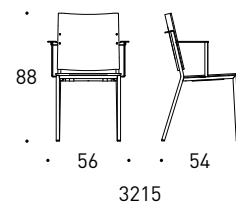

# Anuk Chairs 3212, 3213, 3214, 3215 / Anuk Кресла 3212, 3213, 3214, 3215

Design Saara Renvall

ANUK 3212

ANUK 3213

ANUK 3214

ANUK 3215

The backrest of an Anuk chair can be either low or high. The chair without armrests can be linked to form rows. Frame: graphite, silver or chrome. The wood used is birch or beech. Both wooden and upholstered seats and backrests are available. Stackable.

3212

3213

3214

3215